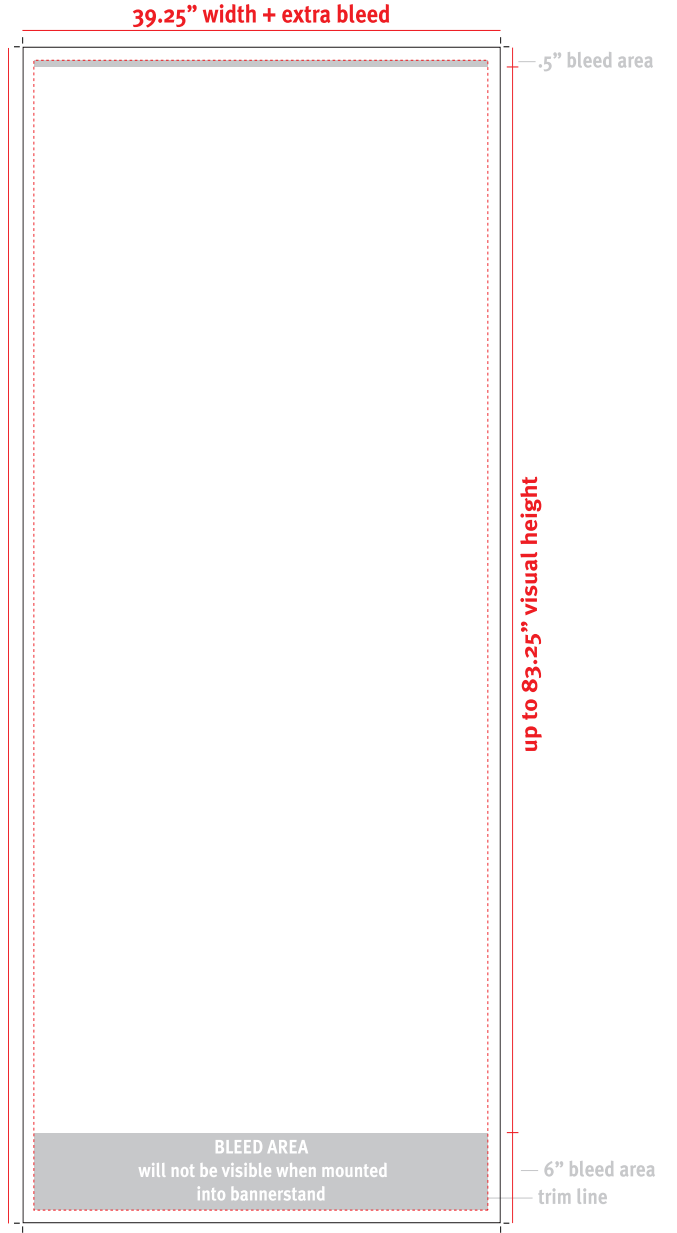

Please Provide a High Res PDF for Best Results

Orient 1000 Rollup 39.25"

Retractable Banners:
Orient 1000

Total Graphic Area: 39.25" w X 66.5" up to 89.75" h
Total Visual Area: 39.25" w x 60" up to 83.25" h

Please be sure to include a 1/2" bleed at the top & a 6" bleed at the bottom

Graphics printed on premium fabric will need an extra 1" bleed around the perimeter (see template on the right)

General Art Guidelines:

- CMYK Color
- Do not embed images, supply them
- Resolution must be 100-120 ppi
- All fonts must be created to outlines

This template was created on: 1.22.2016
This template was modified on: 1.22.2016

PREMIUM FABRIC TEMPLATE