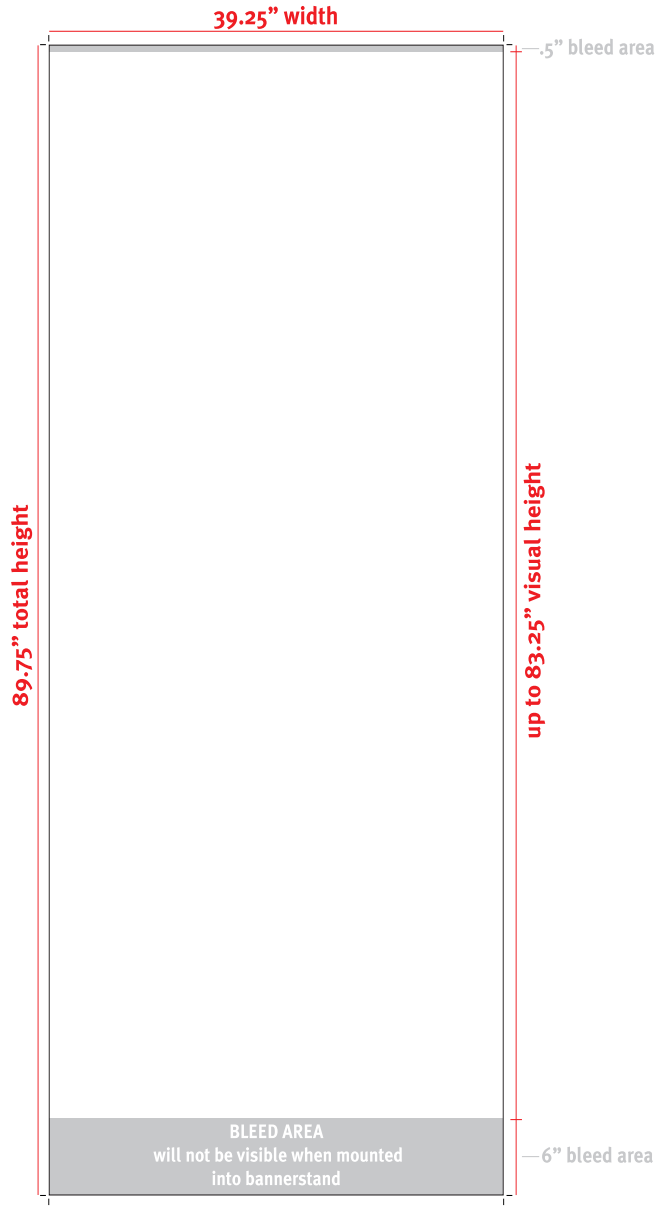

Please Provide a High Res PDF for Best Results

Orient 1000 Rollup 39.25"

Retractable Banners:
Orient 1000

Total Graphic Area: 39.25" w X 66.5" up to 89.75" h
Total Visual Area: 39.25" w x 60" up to 83.25" h

Please be sure to include a 1/2" bleed at the top & a 6" bleed at the bottom

Graphics printed on premium fabric will need an extra 1" bleed around the perimeter (see template on the right)

General Art Guidelines:

- CMYK Color
- Do not embed images, supply them
- Resolution must be 100-120 ppi
- All fonts must be created to outlines

This template was created on: 1.22.2016
This template was modified on: 1.22.2016

PREMIUM FABRIC TEMPLATE